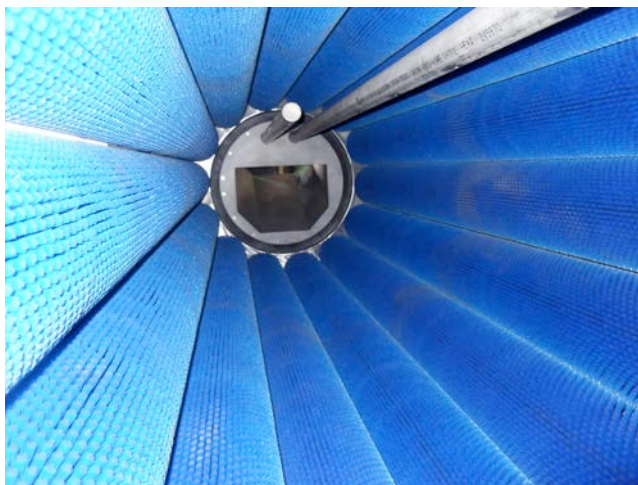

## Polisher WE PM D

For polishing of potato, carrot, parsnips etc.

Polisher 3x14 with retractable side panels

12, 14 or 18 brushes. Lengths 2 - 2.5 - 3 and 3.5 m. Different length and stiffness of the brushes.

Adjustable speed on the drum and rollers.

Adjustable tilt on the drum, and the height of the output.

Direct drive of each roller brush. No belt drive.

Easily removable rollers without removing the bearings.